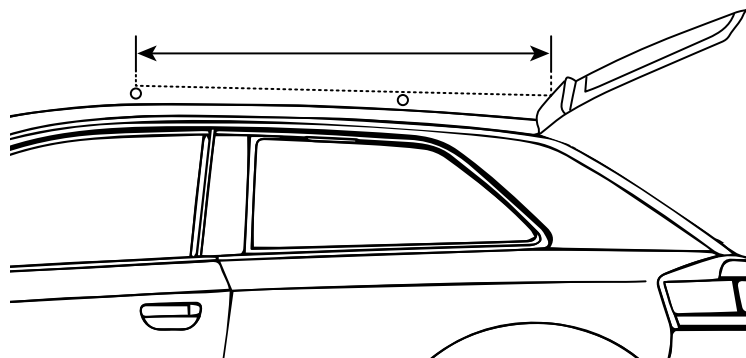

CARGO BOX FIT INFORMATION

WILL IT CLEAR MY HATCH?

- 1.** If your crossbars are adjustable* move the front bar forward as far as it will go.

*** DO NOT ADJUST YOUR CROSSBARS IF YOU HAVE YAKIMA BASELINE TOWERS OR Q TOWERS.**

- 2.** Measured from the center of the forward bar to the open hatch at the level of the top of the bars.

HATCH CLEARANCE MEASUREMENT

CARGO BOX	MIN. CLEARANCE
SHOWCASE 15	45"
SHOWCASE 20	54"
SKYBOX 16	52"
SKYBOX 12, 18 & 21	57"
SKYBOX LO	57"
ROCKETBOX PRO 12	40"
ROCKETBOX PRO 11 & 14	45"

CARGO BOX COMPARISON

WILL IT FIT MY GEAR?

HOW BIG ARE THEY?

	LENGTH	WIDTH	HEIGHT	WEIGHT
SHOWCASE 15	80" 203 cm	37" 94 cm	14.5" 36 cm	46 lb 21 kg
SHOWCASE 20	91" 231 cm	37" 94 cm	17" 43 cm	60 lb 27 kg
SKYBOX LO	92" 234 cm	36" 91 cm	11.5" 30 cm	52 lb 24 kg
SKYBOX 12	92" 234 cm	24" 61 cm	16" 41 cm	41 lb 19 kg
SKYBOX 16	81" 206 cm	36" 91 cm	15" 38 cm	47 lb 22 kg
SKYBOX 18	92" 234 cm	36" 91 cm	16" 41 cm	52 lb 24 kg
SKYBOX 21	92" 234 cm	36" 91 cm	18" 46 cm	62 lb 28 kg
ROCKETBOX PRO 11	89" 226 cm	24" 61 cm	16" 40 cm	38 lb 18 kg
ROCKETBOX PRO 12	58" 147 cm	36" 91 cm	16" 40 cm	30 lb 14 kg
ROCKETBOX PRO 14	74" 188 cm	33" 84 cm	16" 40 cm	38 lb 18 kg