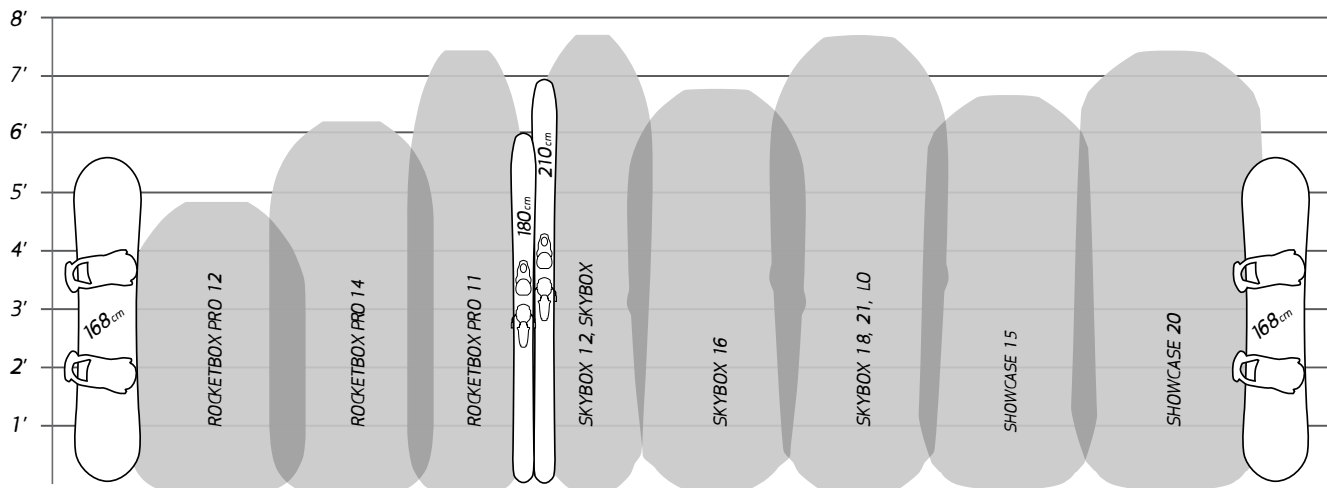

CARGO BOX FIT INFORMATION

WILL IT CLEAR MY HATCH?

- 1.** If your crossbars are adjustable* move the front bar forward as far as it will go.

*** DO NOT ADJUST YOUR CROSSBARS IF YOU HAVE YAKIMA BASELINE TOWERS OR Q TOWERS.**

- 2.** Measured from the center of the forward bar to the open hatch at the level of the top of the bars.

HATCH CLEARANCE MEASUREMENT

CARGO BOX	MIN. CLEARANCE
SHOWCASE 15	45"
SHOWCASE 20	54"
SKYBOX 16	52"
SKYBOX 12, 18 & 21	57"
SKYBOX LO	57"
ROCKETBOX PRO 12	40"
ROCKETBOX PRO 11 & 14	45"

CARGO BOX COMPARISON

WILL IT FIT MY GEAR?

HOW BIG ARE THEY?

	LENGTH	WIDTH	HEIGHT	WEIGHT
SHOWCASE 15	80" 203 cm	37" 94 cm	14.5" 36 cm	46 lb 21 kg
SHOWCASE 20	91" 231 cm	37" 94 cm	17" 43 cm	60 lb 27 kg
SKYBOX LO	92" 234 cm	36" 91 cm	11.5" 30 cm	52 lb 24 kg
SKYBOX 12	92" 234 cm	24" 61 cm	16" 41 cm	41 lb 19 kg
SKYBOX 16	81" 206 cm	36" 91 cm	15" 38 cm	47 lb 22 kg
SKYBOX 18	92" 234 cm	36" 91 cm	16" 41 cm	52 lb 24 kg
SKYBOX 21	92" 234 cm	36" 91 cm	18" 46 cm	62 lb 28 kg
ROCKETBOX PRO 11	89" 226 cm	24" 61 cm	16" 40 cm	38 lb 18 kg
ROCKETBOX PRO 12	58" 147 cm	36" 91 cm	16" 40 cm	30 lb 14 kg
ROCKETBOX PRO 14	74" 188 cm	33" 84 cm	16" 40 cm	38 lb 18 kg